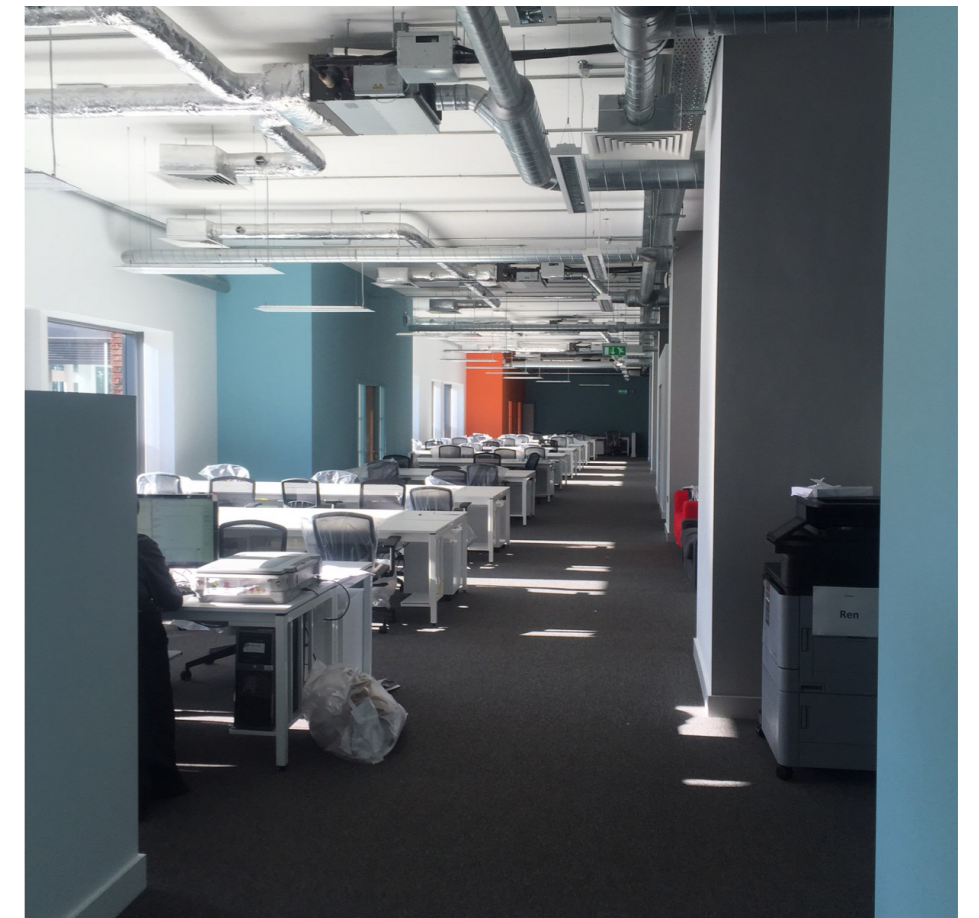

OFFICE | BROWN BAG FILMS

Location : Smithfield, Dublin City Centre, ROI

Project Included the following:

- All building works internally
- All flooring throughout
- All painting throughout
- All electrical services throughout
- All IT services throughout
- All signage throughout
- Supply and installation of all furniture