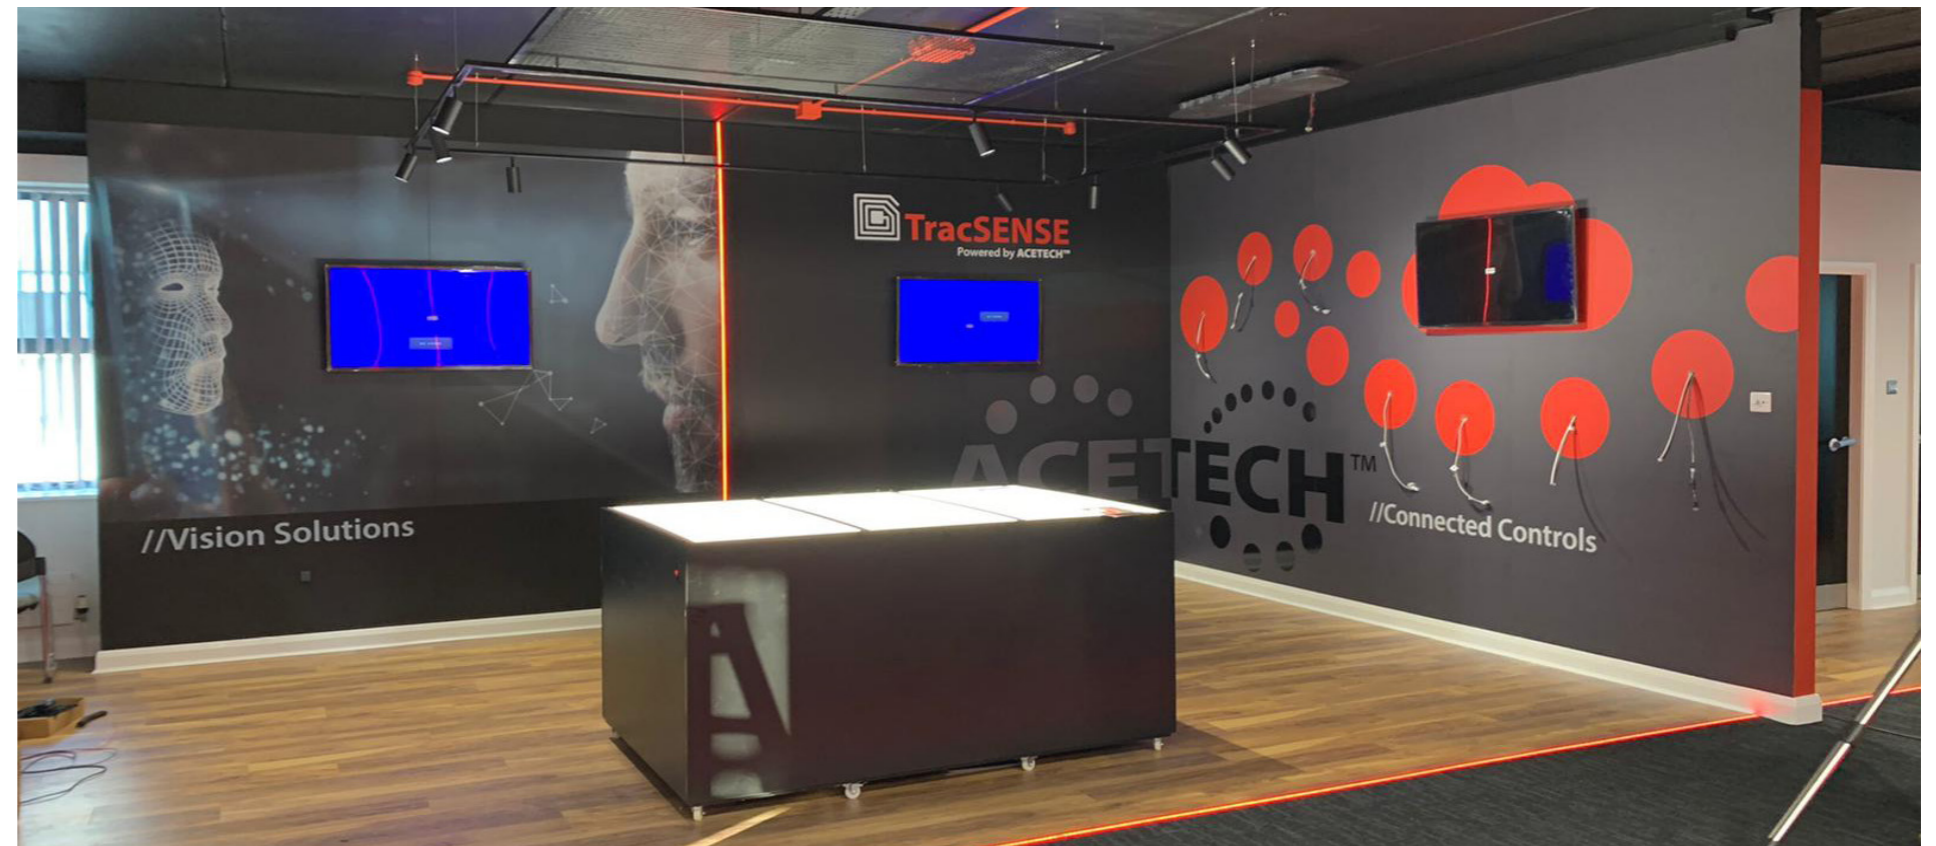

OFFICE | ACETECH

Location : Tullamore, Offaly, ROI

Project Included the following:

- Design of customer experience hub
- All flooring throughout
- All painting throughout
- All electrical services throughout
- All IT services throughout
- All signage throughout
- Supply and installation of all furniture
- Design and installation of glass partition wall
- Install of interactive digital media wall