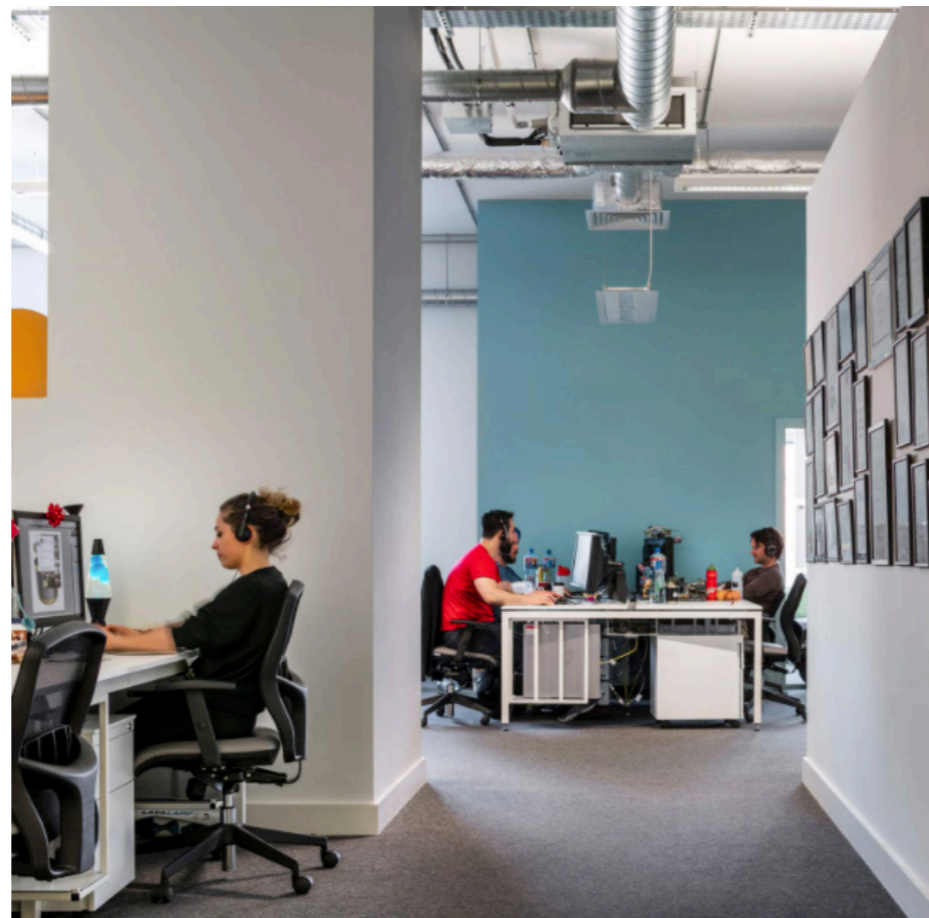

OFFICE | BROWN BAG FILMS

Location : Smithfield, Dublin City Centre, ROI

Project Included the following:

- All building works internally
- All flooring throughout
- All painting throughout
- All electrical services throughout
- All IT services throughout
- All signage throughout
- Supply and installation of all furniture