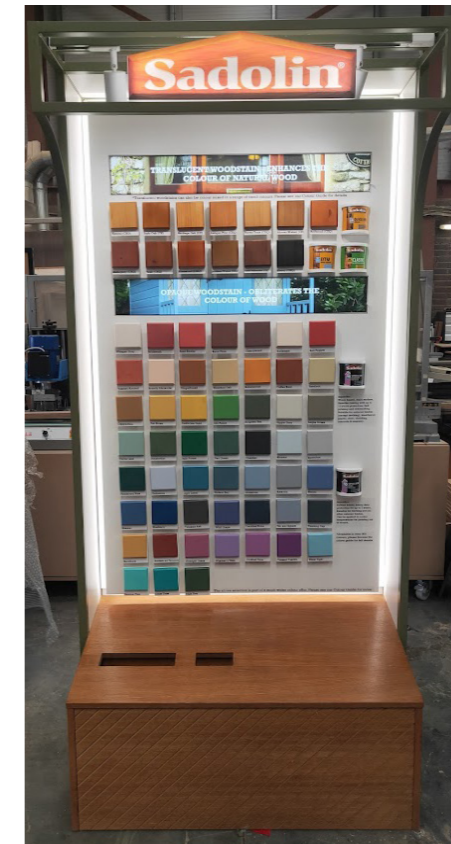

COLOURMIX UNITS

Sizes : 2.1m, 2.7m, 3m, Bespoke

Project: To design, manufacture and install colourmix branded Tinting POS display to be rolled out in Crown and independent hardware stores