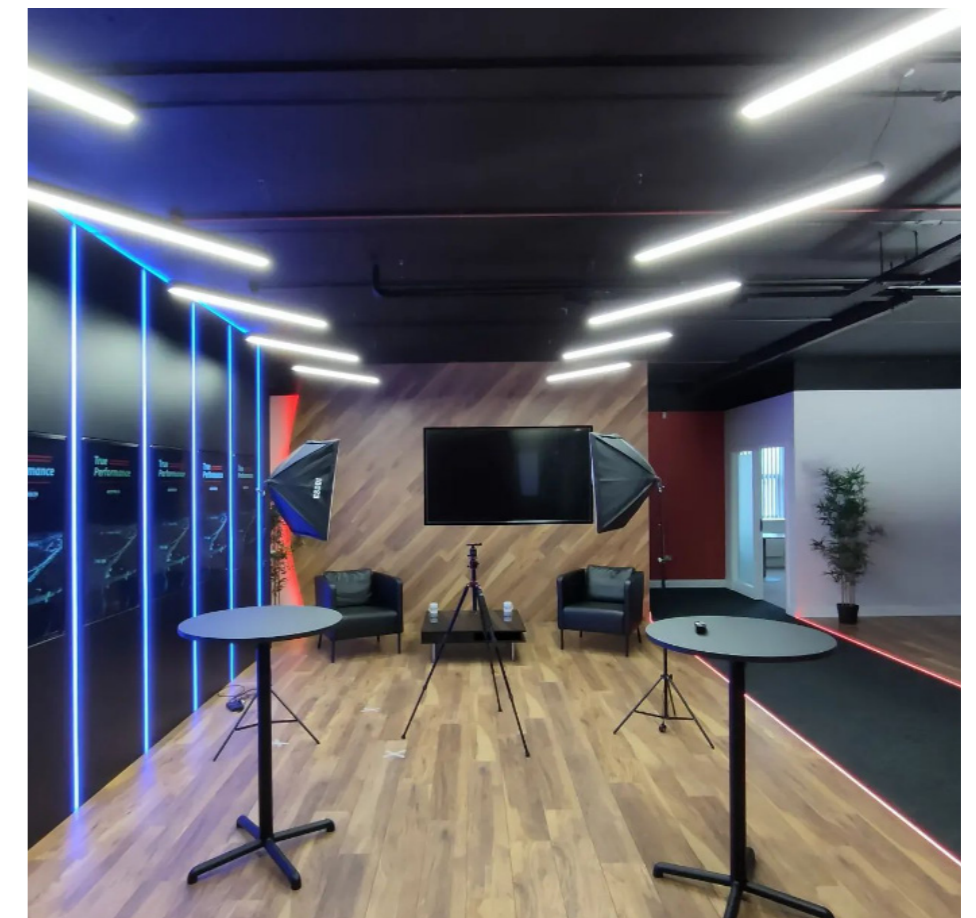

OFFICE | ACETECH

Location : Tullamore, Offaly, ROI

Project Included the following:

- Design of customer experience hub
- All flooring throughout
- All painting throughout
- All electrical services throughout
- All IT services throughout
- All signage throughout
- Supply and installation of all furniture
- Design and installation of glass partition wall
- Install of interactive digital media wall